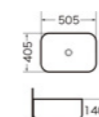

Jade

Gabinete: 800x480mm
Gabinete lateral: 350x1200mm
gabinete de espejo: 800x700mm

Ámbar

Gabinete: 800x500mm
gabinete de espejo: 800x700mm

Hermatita

Gabinete: 800x480mm
Espejo: 800x700mm

Fluorita

Gabinete: 800x480mm
Espejo: 800x700mm

Mc-FELICITA
cuenca del arte
Size:500x500x110mm

Mc-AMAIA
cuenca del arte
Size:355x355x115mm

Mc-ANJALI
cuenca del arte
Size:355x355x115mm

Mc-ZARINA
cuenca del arte
Size:480x370x130mm

Mc-KATLEGO
cuenca del arte
Size:480x370x130mm

Mc-ARISHA
cuenca del arte
Size:505x505x140mm

Mc-MATT
cuenca del arte
Size:505x505x140mm

Lavabos al Piso Series

Mc-MAHAN
Pedestal basin
Size: 490x490x820mm

Mc-EMMERAN
Pedestal basin
Size: 400x400x850mm

Mc-NOÍL
Pedestal basin
Size: 490x420x790mm
510x440x840mm

Mc-ARYA
Pedestal basin
Size: 560x440x820mm

Mc-ATENEA
Name: Basin waste
Material: Brass

Mc-AURA
Name: Basin waste
Material: Brass

F061
Name: Floor waste
Material: SUS304

F061BM
Name: Floor waste
Material: SUS304