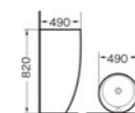

Mc-FELICITA
cuenca del arte
Size:500x500x110mm

Mc-AMAIA
cuenca del arte
Size:355x355x115mm

Mc-ANJALI
cuenca del arte
Size:355x355x115mm

Mc-ZARINA
cuenca del arte
Size:480x370x130mm

Mc-KATLEGO
cuenca del arte
Size:480x370x130mm

Mc-ARISHA
cuenca del arte
Size:505x505x140mm

Mc-MATT
cuenca del arte
Size:505x505x140mm

Lavabos al Piso Series

Mc-MAHAN
Pedestal basin
Size: 490x490x820mm

Mc-EMMERAN
Pedestal basin
Size: 400x400x850mm

Mc-NOÍL
Pedestal basin
Size: 490x420x790mm
510x440x840mm

Mc-ARYA
Pedestal basin
Size: 560x440x820mm

Mc-ATENEA
Name: Basin waste
Material: Brass

Mc-AURA
Name: Basin waste
Material: Brass

F061
Name: Floor waste
Material: SUS304

F061BM
Name: Floor waste
Material: SUS304