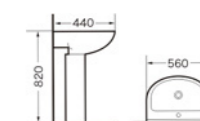

Mc-FELICITA
cuenca del arte
Size:500x500x110mm

Mc-AMAIA
cuenca del arte
Size:355x355x115mm

Mc-ANJALI
cuenca del arte
Size:355x355x115mm

Mc-ZARINA
cuenca del arte
Size:480x370x130mm

Mc-KATLEGO
cuenca del arte
Size:480x370x130mm

Mc-ARISHA
cuenca del arte
Size:505x505x140mm

Mc-MATT
cuenca del arte
Size:505x505x140mm

Lavabos al Piso Series

Mc-MAHAN
Pedestal basin
Size: 490x490x820mm

Mc-EMMERAN
Pedestal basin
Size: 400x400x850mm

Mc-NOÍL
Pedestal basin
Size: 490x420x790mm
510x440x840mm

Mc-ARYA
Pedestal basin
Size: 560x440x820mm

Mc-ATENEA
Name: Basin waste
Material: Brass

Mc-AURA
Name: Basin waste
Material: Brass

F061
Name: Floor waste
Material: SUS304

F061BM
Name: Floor waste
Material: SUS304