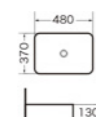

Mc-HERMES

Grifo lavabo
Material:Cobre

Mc-TESEO

Grifo lavabo
Material:Cobre

Lavabos Sobreponer Series

Mc-ZARINA
cuenca del arte
Size:500x390x130mm

Mc-KIRAN
cuenca del arte
Size:455x325x135mm

Mc-KAZUMI
cuenca del arte
Size:440x440x150mm

Mc-FELICITA
cuenca del arte
Size:500x500x110mm

Mc-AMAIA
cuenca del arte
Size:355x355x115mm

Mc-ANJALI
cuenca del arte
Size:355x355x115mm

Mc-ZARINA
cuenca del arte
Size:480x370x130mm

Mc-KATLEGO
cuenca del arte
Size:480x370x130mm

Mc-ARISHA
cuenca del arte
Size:505x505x140mm

Mc-MATT
cuenca del arte
Size:505x505x140mm

Lavabos al Piso Series

Mc-MAHAN
Pedestal basin
Size: 490x490x820mm

Mc-EMMERAN
Pedestal basin
Size: 400x400x850mm

Mc-NOÍL
Pedestal basin
Size: 490x420x790mm
510x440x840mm

Mc-ARYA
Pedestal basin
Size: 560x440x820mm

Mc-ATENEA
Name: Basin waste
Material: Brass

Mc-AURA
Name: Basin waste
Material: Brass

F061
Name: Floor waste
Material: SUS304

F061BM
Name: Floor waste
Material: SUS304