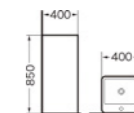

Mc-FELICITA
cuenca del arte
Size:500x500x110mm

Mc-AMAIA
cuenca del arte
Size:355x355x115mm

Mc-ANJALI
cuenca del arte
Size:355x355x115mm

Mc-ZARINA
cuenca del arte
Size:480x370x130mm

Mc-KATLEGO
cuenca del arte
Size:480x370x130mm

Mc-ARISHA
cuenca del arte
Size:505x505x140mm

Mc-MATT
cuenca del arte
Size:505x505x140mm

Lavabos al Piso Series

Mc-MAHAN
Pedestal basin
Size: 490x490x820mm

Mc-EMMERAN
Pedestal basin
Size: 400x400x850mm

Mc-NOÍL
Pedestal basin
Size: 490x420x790mm
510x440x840mm

Mc-ARYA
Pedestal basin
Size: 560x440x820mm

Mc-ATENEA
Name: Basin waste
Material: Brass

Mc-AURA
Name: Basin waste
Material: Brass

F061
Name: Floor waste
Material: SUS304

F061BM
Name: Floor waste
Material: SUS304